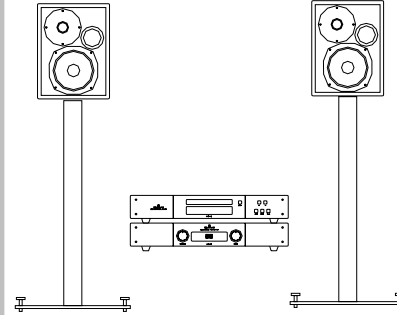

Goldmund SR Line Entry Level System

System Components:

- SRDVD Universal Player
- SR8 Universal Preamp
- Mini Logos Active Speakers (x4)
- Logos Foot Speaker Stands (x4)
- SR Table Equipment Stand (3 Shelf)
- Lineal Digital Audio Cable (1M)
- Lineal Digital Audio Cable (3M x2)
- Lineal Digital Audio Cable (10M x2)

\$48,080

SR Line Stereo System

System Components:

- SRDVD Universal Player
- SR8 Universal Preamp
- Logos Foot Speaker Stands (x2)
- Lineal Digital Audio Cable (1M)
- Lineal Digital Audio Cable (3M x2)

\$29,750

Logos-N-Sub System

System Components:

- SRDVD Universal Player
- SR8 Universal Preamp
- Mini Logos Active Speakers (x4)
- Logos Sub Powered Subwoofer (x2)
- Logos Foot Speaker Stands (x2)
- Logos Frame (x2)
- SR Table Equipment Stand (3 Shelf)
- Lineal Digital Audio Cable (1M x3)
- Lineal Digital Audio Cable (3M x2)
- Lineal Digital Audio Cable (10M x2)

\$66,150

Logos TH3 5.3 System

System Components:

- SRDVD Universal Player
- SR8 Universal Preamp
- Mini Logos Active Speakers (x6)
- Logos Sub Powered Subwoofer (x3)
- Logos Foot Speaker Stands (x4)
- SR Table Equipment Stand (3 Shelf)
- Lineal Digital Audio Cable (1M x2)
- Lineal Digital Audio Cable (3M x4)
- Lineal Digital Audio Cable (6M x1)
- Lineal Digital Audio Cable (10M x3)