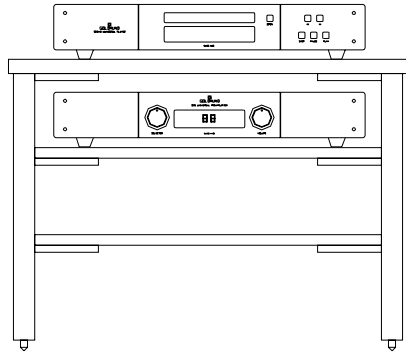

Goldmund SR Line Entry Level System

System Components:

- SRDVD Universal Player
- SR8 Universal Preamp
- Mini Logos Active Speakers (x4)
- Logos Foot Speaker Stands (x4)
- SR Table Equipment Stand (3 Shelf)
- Lineal Digital Audio Cable (1M)
- Lineal Digital Audio Cable (3M x2)
- Lineal Digital Audio Cable (10M x2)

\$48,080

SR Line Stereo System

System Components:

- SRDVD Universal Player
- SR8 Universal Preamp
- Logos Foot Speaker Stands (x2)
- Lineal Digital Audio Cable (1M)
- Lineal Digital Audio Cable (3M x2)

\$29,750

Logos-N-Sub System

System Components:

- SRDVD Universal Player
- SR8 Universal Preamp
- Mini Logos Active Speakers (x4)
- Logos Sub Powered Subwoofer (x2)
- Logos Foot Speaker Stands (x2)
- Logos Frame (x2)
- SR Table Equipment Stand (3 Shelf)
- Lineal Digital Audio Cable (1M x3)
- Lineal Digital Audio Cable (3M x2)
- Lineal Digital Audio Cable (10M x2)