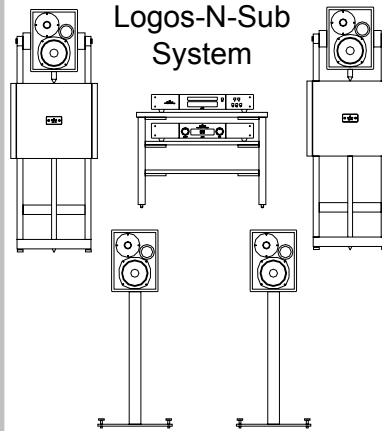

Goldmund SR Line Entry Level System

System Components:

- SRDVD Universal Player
- SR8 Universal Preamp
- Mini Logos Active Speakers (x4)
- Logos Foot Speaker Stands (x4)
- SR Table Equipment Stand (3 Shelf)
- Lineal Digital Audio Cable (1M)
- Lineal Digital Audio Cable (3M x2)
- Lineal Digital Audio Cable (10M x2)

\$48,080

SR Line Stereo System

System Components:

- SRDVD Universal Player
- SR8 Universal Preamp
- Logos Foot Speaker Stands (x2)
- Lineal Digital Audio Cable (1M)
- Lineal Digital Audio Cable (3M x2)

\$29,750

Logos-N-Sub System

System Components:

- SRDVD Universal Player
- SR8 Universal Preamp
- Mini Logos Active Speakers (x4)
- Logos Sub Powered Subwoofer (x2)
- Logos Foot Speaker Stands (x2)
- Logos Frame (x2)
- SR Table Equipment Stand (3 Shelf)
- Lineal Digital Audio Cable (1M x3)
- Lineal Digital Audio Cable (3M x2)
- Lineal Digital Audio Cable (10M x2)

\$66,150

Logos TH3 5.3 System

System Components:

- SRDVD Universal Player
- SR8 Universal Preamp
- Mini Logos Active Speakers (x6)
- Logos Sub Powered Subwoofer (x3)
- Logos Foot Speaker Stands (x4)
- SR Table Equipment Stand (3 Shelf)
- Lineal Digital Audio Cable (1M x2)
- Lineal Digital Audio Cable (3M x4)
- Lineal Digital Audio Cable (6M x1)
- Lineal Digital Audio Cable (10M x3)