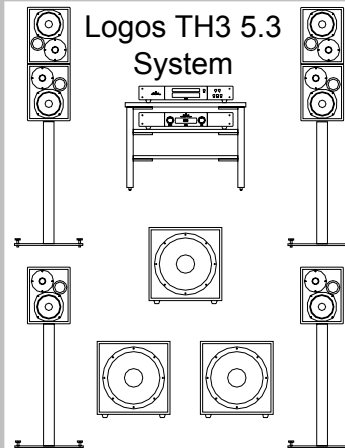

Goldmund SR Line Entry Level System

System Components:

- SRDVD Universal Player
- SR8 Universal Preamp
- Mini Logos Active Speakers (x4)
- Logos Foot Speaker Stands (x4)
- SR Table Equipment Stand (3 Shelf)
- Lineal Digital Audio Cable (1M)
- Lineal Digital Audio Cable (3M x2)
- Lineal Digital Audio Cable (10M x2)

Logos-N-Sub System

System Components:

- SRDVD Universal Player
- SR8 Universal Preamp
- Mini Logos Active Speakers (x4)
- Logos Sub Powered Subwoofer (x2)
- Logos Foot Speaker Stands (x2)
- Logos Frame (x2)
- SR Table Equipment Stand (3 Shelf)
- Lineal Digital Audio Cable (1M x3)
- Lineal Digital Audio Cable (3M x2)
- Lineal Digital Audio Cable (10M x2)

\$66,150

Logos TH3 5.3 System

System Components:

- SRDVD Universal Player
- SR8 Universal Preamp
- Mini Logos Active Speakers (x6)
- Logos Sub Powered Subwoofer (x3)
- Logos Foot Speaker Stands (x4)
- SR Table Equipment Stand (3 Shelf)
- Lineal Digital Audio Cable (1M x2)
- Lineal Digital Audio Cable (3M x4)
- Lineal Digital Audio Cable (6M x1)
- Lineal Digital Audio Cable (10M x3)