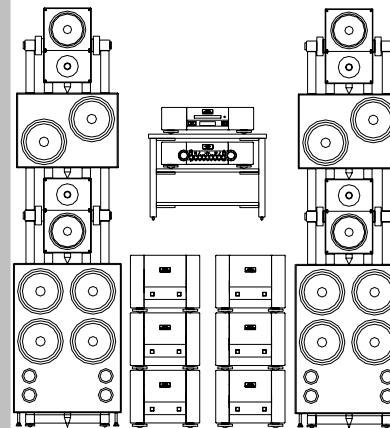

Epilogue 3 10.6 Entertainment System