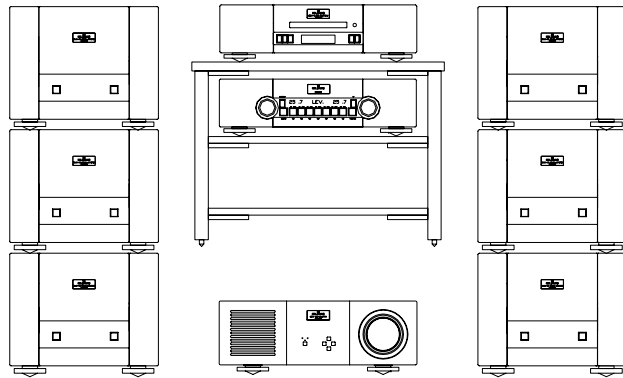

# Epilogue 3 System

## System Components:

- Eidos 36 Universal Player
- Mimesis 24 Universal Preamplifier
- Epilogue 1 Speaker (x6)
- Epilogue 2 Speaker (x2)
- Epilogue 3 Speaker (x2)
- Telos 600 Amplifier (x6)
- Mimesis 18.4M Amplifier (x2)
- Epi Frame 1 Speaker Frame (x2)
- Epi Frame 2 Speaker Frame (x2)
- Epi Foot Speaker Stand (x2)
- Ultimate Table Equipment Stand (3 Shelf)
- Lineal Digital Audio Cable (1M)
- Lineal Digital Audio Cable (3M x8)
- Lineal Digital Audio Cable (10M x2)
- Goldmund Speaker Cables (2.5M x8)
- Eidos 720 DLP Projector
- Goldmund Long DVI Cable 20M
- 4 Way Masking 136in Screen

## System Components:

- Eidos 36 Universal Player
- Mimesis 24 Universal Preamplifier
- Epilogue 1 Speaker (x4)
- Epilogue 2 Speaker (x2)
- Epilogue 3 Speaker (x2)
- Telos 600 Amplifier (x4)
- Epi Frame 1 Speaker Frame (x2)
- Epi Frame 2 Speaker Frame (x2)
- Ultimate Table Equipment Stand (3 Shelf)
- Lineal Digital Audio Cable (1M)
- Lineal Digital Audio Cable (3M x6)
- Goldmund Speaker Cables (2.5M x6)