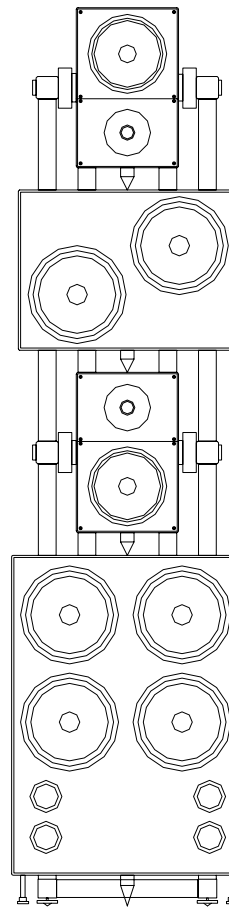

System Components:

- Eidos 36 Universal Player
- Mimesis 24 Universal Preamplifier
- Epilogue 1 Speaker (x6)
- Epilogue 2 Speaker (x2)
- Epilogue 3 Speaker (x2)
- Telos 600 Amplifier (x6)
- Mimesis 18.4M Amplifier (x2)
- Epi Frame 1 Speaker Frame (x2)
- Epi Frame 2 Speaker Frame (x2)
- Epi Foot Speaker Stand (x2)
- Ultimate Table Equipment Stand (3 Shelf)
- Lineal Digital Audio Cable (1M)
- Lineal Digital Audio Cable (3M x8)
- Lineal Digital Audio Cable (10M x2)
- Goldmund Speaker Cables (2.5M x8)
- Eidos 720 DLP Projector
- Goldmund Long DVI Cable 20M
- 4 Way Masking 136in Screen

$608,237