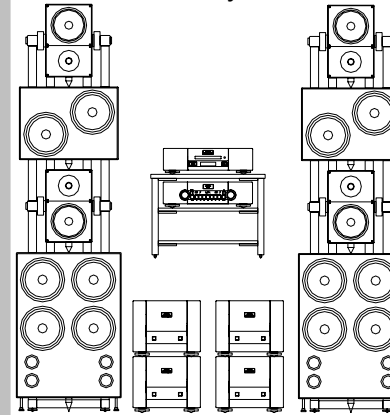

# Epilogue 3 System

## System Components:

- Eidos 36 Universal Player
- Mimesis 24 Universal Preamplifier
- Epilogue 1 Speaker (x6)
- Epilogue 2 Speaker (x2)
- Epilogue 3 Speaker (x2)
- Telos 600 Amplifier (x6)
- Mimesis 18.4M Amplifier (x2)
- Epi Frame 1 Speaker Frame (x2)
- Epi Frame 2 Speaker Frame (x2)
- Epi Foot Speaker Stand (x2)
- Ultimate Table Equipment Stand (3 Shelf)
- Lineal Digital Audio Cable (1M)
- Lineal Digital Audio Cable (3M x8)
- Lineal Digital Audio Cable (10M x2)
- Goldmund Speaker Cables (2.5M x8)
- Eidos 720 DLP Projector
- Goldmund Long DVI Cable 20M
- 4 Way Masking 136in Screen

## System Components:

- Eidos 36 Universal Player
- Mimesis 24 Universal Preamplifier
- Epilogue 1 Speaker (x4)
- Epilogue 2 Speaker (x2)
- Epilogue 3 Speaker (x2)
- Telos 600 Amplifier (x4)
- Epi Frame 1 Speaker Frame (x2)
- Epi Frame 2 Speaker Frame (x2)
- Ultimate Table Equipment Stand (3 Shelf)
- Lineal Digital Audio Cable (1M)
- Lineal Digital Audio Cable (3M x6)
- Goldmund Speaker Cables (2.5M x6)

## System Components:

- Eidos 36 Universal Player
- Mimesis 24 Universal Preamplifier
- Epilogue 1 Speaker (x4)
- Epilogue 2 Speaker (x2)
- Epilogue 3 Speaker (x2)
- Telos 600 Amplifier (x6)
- Mini Logos Active Speakers (x6)
- Logos Sub Powered Subwoofer (x4)
- Epi Frame 1 Speaker Frame (x2)
- Epi Frame 2 Speaker Frame (x2)
- Logos Wall Mount (x6)
- Ultimate Table Equipment Stand (3 Shelf)
- Lineal Digital Audio Cable (1M)
- Lineal Digital Audio Cable (3M x8)
- Lineal Digital Audio Cable (10M x10)
- Goldmund Speaker Cables (2.5M x6)
- Goldmund High Power Cords (2.5M x11)
- Eidos 720 DLP Projector
- Goldmund Long DVI Cable 20M
- 4 Way Masking 136in Screen