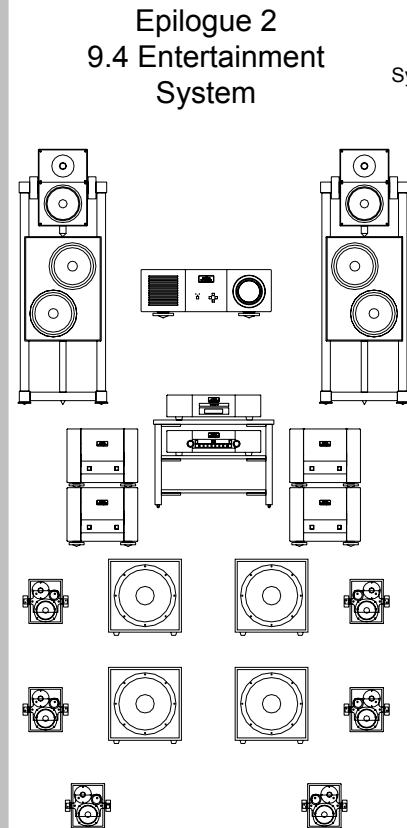

Epilogue 2 System

- System Components:**
- Eidos 19 Universal Player
 - Mimesis 30 Universal Preamplifier
 - Epilogue 1 Speaker (x4)
 - Epilogue 2 Speaker (x2)
 - Telos 600 Amplifier (x2)
 - Mimesis 18.4M Amplifier (x2)
 - Epi Frame 1 Speaker Frame (x2)
 - Epi Foot Speaker Stand (x2)
 - Ultimate Table Equipment Stand (3 Shelf)
 - Lineal Digital Audio Cable (1M)
 - Lineal Digital Audio Cable (3M x2)
 - Lineal Digital Audio Cable (10M x2)
 - Goldmund Speaker Cable (.6M x2)
 - Goldmund Speaker Cables (2.5M x6)
 - Eidos 720 DLP Projector
 - Goldmund Long DVI Cable 20M
 - 4 Way Masking 136in Screen

\$293,047

Epilogue 2 Stereo System

- System Components:**
- Eidos 19 Universal Player
 - Mimesis 30 Universal Preamplifier
 - Epilogue 1 Speaker (x2)
 - Epilogue 2 Speaker (x2)
 - Telos 600 Amplifier (x2)
 - Epi Frame 1 Speaker Frame (x2)
 - Ultimate Table Equipment Stand (3 Shelf)
 - Lineal Digital Audio Cable (1M)
 - Lineal Digital Audio Cable (3M x2)
 - Goldmund Speaker Cables (.6M x2)
 - Goldmund Speaker Cables (2.5M x4)

\$197,610

Epilogue 2 9.4 Entertainment System

- System Components:**
- Eidos 19 Universal Player
 - Mimesis 30 Universal Preamplifier
 - Epilogue 1 Speaker (x2)
 - Epilogue 2 Speaker (x2)
 - Telos 600 Amplifier (x4)
 - Mini Logos Active Speakers (x6)
 - Logos Sub Powered Subwoofer (x4)
 - Epi Frame 1 Speaker Frame (x2)
 - Logos Wall Mount (x6)
 - Ultimate Table Equipment Stand (3 Shelf)
 - Lineal Digital Audio Cable (1M)
 - Lineal Digital Audio Cable (3M x2)
 - Lineal Digital Audio Cable (10M x10)
 - Goldmund Speaker Cables (.6M x2)
 - Goldmund Speaker Cables (2.5M x4)
 - Goldmund High Power Cords (2.5M x5)
 - Eidos 720 DLP Projector
 - Goldmund Long DVI Cable 20M
 - 4 Way Masking 136in Screen