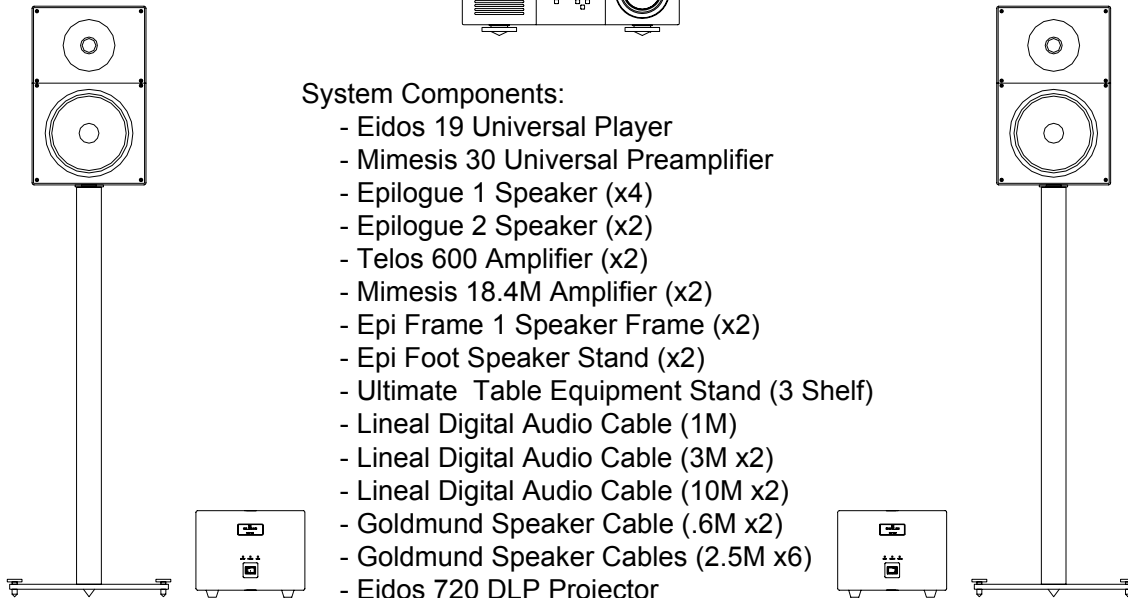

Epilogue 2 System

- System Components:**
- Eidos 19 Universal Player
 - Mimesis 30 Universal Preamplifier
 - Epilogue 1 Speaker (x4)
 - Epilogue 2 Speaker (x2)
 - Telos 600 Amplifier (x2)
 - Mimesis 18.4M Amplifier (x2)
 - Epi Frame 1 Speaker Frame (x2)
 - Epi Foot Speaker Stand (x2)
 - Ultimate Table Equipment Stand (3 Shelf)
 - Lineal Digital Audio Cable (1M)
 - Lineal Digital Audio Cable (3M x2)
 - Lineal Digital Audio Cable (10M x2)
 - Goldmund Speaker Cable (.6M x2)
 - Goldmund Speaker Cables (2.5M x6)
 - Eidos 720 DLP Projector
 - Goldmund Long DVI Cable 20M
 - 4 Way Masking 136in Screen

\$293,047

Epilogue 2 Stereo System

- System Components:**
- Eidos 19 Universal Player
 - Mimesis 30 Universal Preamplifier
 - Epilogue 1 Speaker (x2)
 - Epilogue 2 Speaker (x2)
 - Telos 600 Amplifier (x2)
 - Epi Frame 1 Speaker Frame (x2)
 - Ultimate Table Equipment Stand (3 Shelf)
 - Lineal Digital Audio Cable (1M)
 - Lineal Digital Audio Cable (3M x2)
 - Goldmund Speaker Cables (.6M x2)
 - Goldmund Speaker Cables (2.5M x4)

\$197,610

Epilogue 2 9.4 Entertainment System

- System Components:**
- Eidos 19 Universal Player
 - Mimesis 30 Universal Preamplifier
 - Epilogue 1 Speaker (x2)
 - Epilogue 2 Speaker (x2)
 - Telos 600 Amplifier (x4)
 - Mini Logos Active Speakers (x6)
 - Logos Sub Powered Subwoofer (x4)
 - Epi Frame 1 Speaker Frame (x2)
 - Logos Wall Mount (x6)
 - Ultimate Table Equipment Stand (3 Shelf)
 - Lineal Digital Audio Cable (1M)
 - Lineal Digital Audio Cable (3M x2)
 - Lineal Digital Audio Cable (10M x10)
 - Goldmund Speaker Cables (.6M x2)
 - Goldmund Speaker Cables (2.5M x4)
 - Goldmund High Power Cords (2.5M x5)
 - Eidos 720 DLP Projector
 - Goldmund Long DVI Cable 20M
 - 4 Way Masking 136in Screen