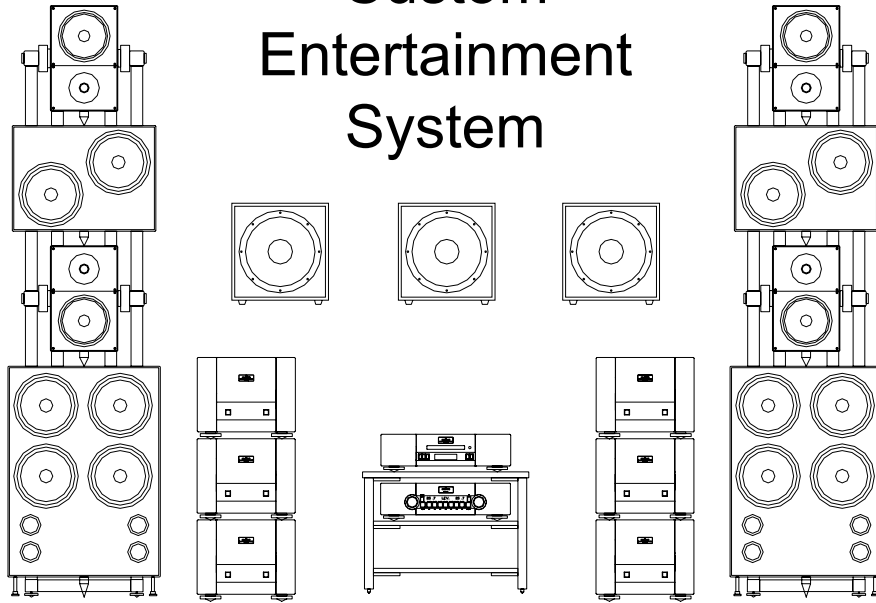

Custom Entertainment System

System Components:

- Eidos 36 Universal Player
- Mimesis 24 Universal Preamplifier
- Epilogue 1 Speaker (x12)
- Epilogue 2 Speaker (x2)
- Epilogue 3 Speaker (x2)
- Logos Sub Powered Subwoofers (x12)
- Telos 600 Amplifier (x14)
- Epi Frame 1 Speaker Frame (x2)
- Epi Frame 2 Speaker Frame (x2)
- Epi Wall Mount Speaker Bracket (x8)
- Ultimate Table Equipment Stand (3 Shelf)
- Lineal Digital Audio Cable (1M)
- Lineal Digital Audio Cable (3M x8)
- Lineal Digital Audio Cable (10M x17)
- Goldmund Speaker Cables (2.5M x8)
- Goldmund Speaker Cables (3.5M x8)
- Goldmund High Power Cords (x31)
- Eidos 720 DLP Projector
- Goldmund Long DVI Cable 20M
- 4 Way Masking 136in Screen