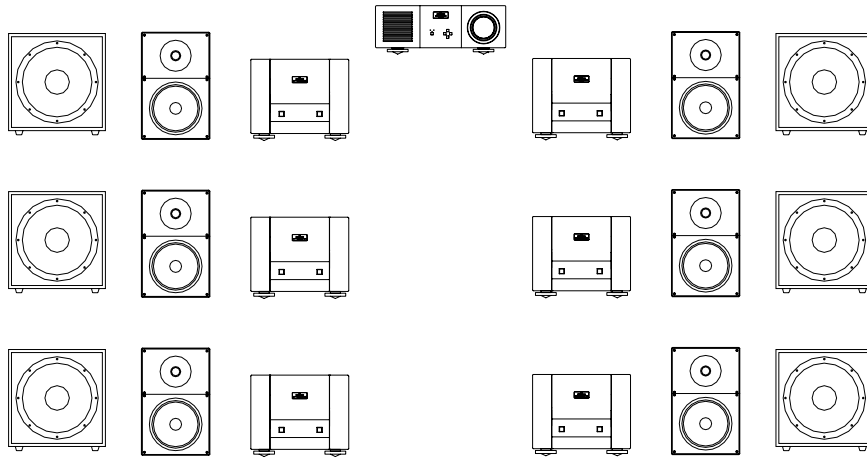

Custom Entertainment System

System Components:

- Eidos 36 Universal Player
- Mimesis 24 Universal Preamplifier
- Epilogue 1 Speaker (x12)
- Epilogue 2 Speaker (x2)
- Epilogue 3 Speaker (x2)
- Logos Sub Powered Subwoofers (x12)
- Telos 600 Amplifier (x14)
- Epi Frame 1 Speaker Frame (x2)
- Epi Frame 2 Speaker Frame (x2)
- Epi Wall Mount Speaker Bracket (x8)
- Ultimate Table Equipment Stand (3 Shelf)
- Lineal Digital Audio Cable (1M)
- Lineal Digital Audio Cable (3M x8)
- Lineal Digital Audio Cable (10M x17)
- Goldmund Speaker Cables (2.5M x8)
- Goldmund Speaker Cables (3.5M x8)
- Goldmund High Power Cords (x31)
- Eidos 720 DLP Projector
- Goldmund Long DVI Cable 20M
- 4 Way Masking 136in Screen