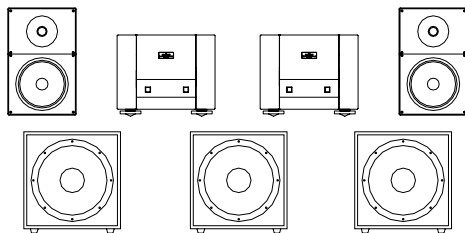

Custom Entertainment System

System Components:

- Eidos 36 Universal Player
- Mimesis 24 Universal Preamplifier
- Epilogue 1 Speaker (x12)
- Epilogue 2 Speaker (x2)
- Epilogue 3 Speaker (x2)
- Logos Sub Powered Subwoofers (x12)
- Telos 600 Amplifier (x14)
- Epi Frame 1 Speaker Frame (x2)
- Epi Frame 2 Speaker Frame (x2)
- Epi Wall Mount Speaker Bracket (x8)
- Ultimate Table Equipment Stand (3 Shelf)
- Lineal Digital Audio Cable (1M)
- Lineal Digital Audio Cable (3M x8)
- Lineal Digital Audio Cable (10M x17)
- Goldmund Speaker Cables (2.5M x8)
- Goldmund Speaker Cables (3.5M x8)
- Goldmund High Power Cords (x31)
- Eidos 720 DLP Projector
- Goldmund Long DVI Cable 20M
- 4 Way Masking 136in Screen