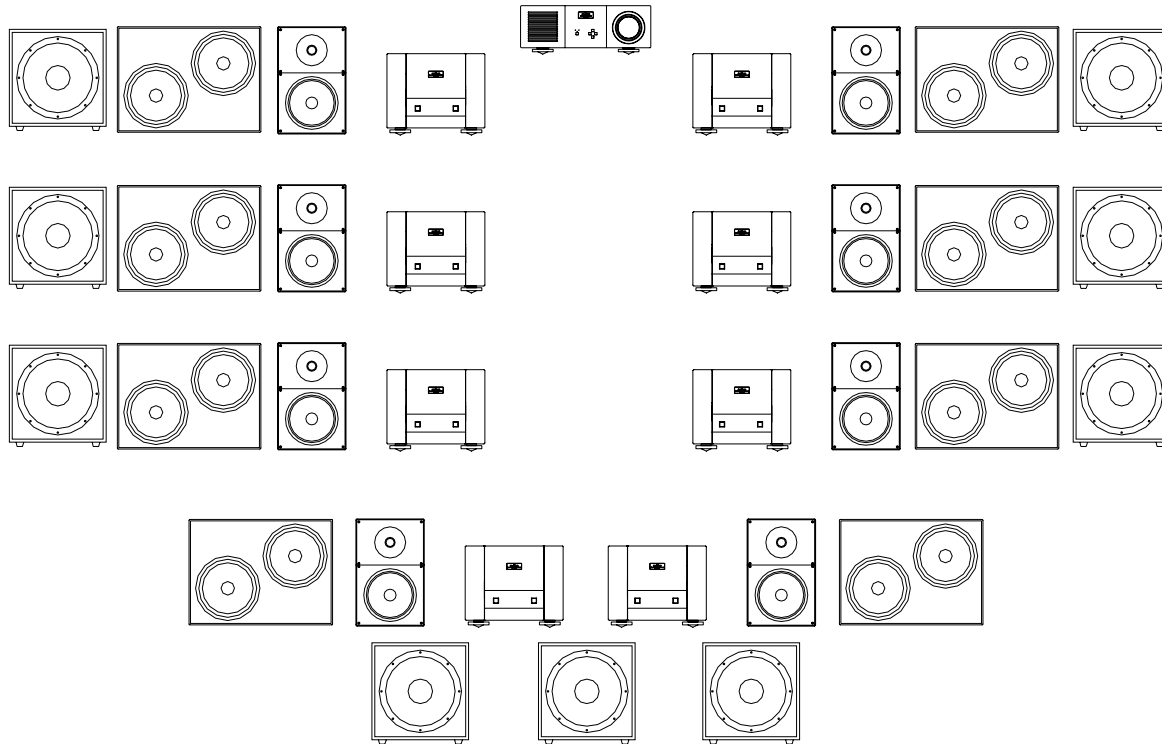

## System Components:

- Eidos 36 Universal Player
- Mimesis 24 Universal Preamplifier
- Epilogue 1 Speaker (x12)
- Epilogue 2 Speaker (x10)
- Epilogue 3 Speaker (x2)
- Logos Sub Powered Subwoofers (x12)
- Telos 600 Amplifier (x14)
- Epi Frame 1 Speaker Frame (x2)
- Epi Frame 2 Speaker Frame (x2)
- Epi Mounting Hardware (x8)
- Ultimate Table Equipment Stand (3 Shelf)
- Lineal Digital Audio Cable (1M)
- Lineal Digital Audio Cable (3M x8)
- Lineal Digital Audio Cable (10M x17)
- Goldmund Speaker Cables (2.5M x8)
- Goldmund Speaker Cables (3.5M x16)
- Goldmund High Power Cords (x31)
- Eidos 720 DLP Projector
- Goldmund Long DVI Cable 20M
- 4 Way Masking 136in Screen