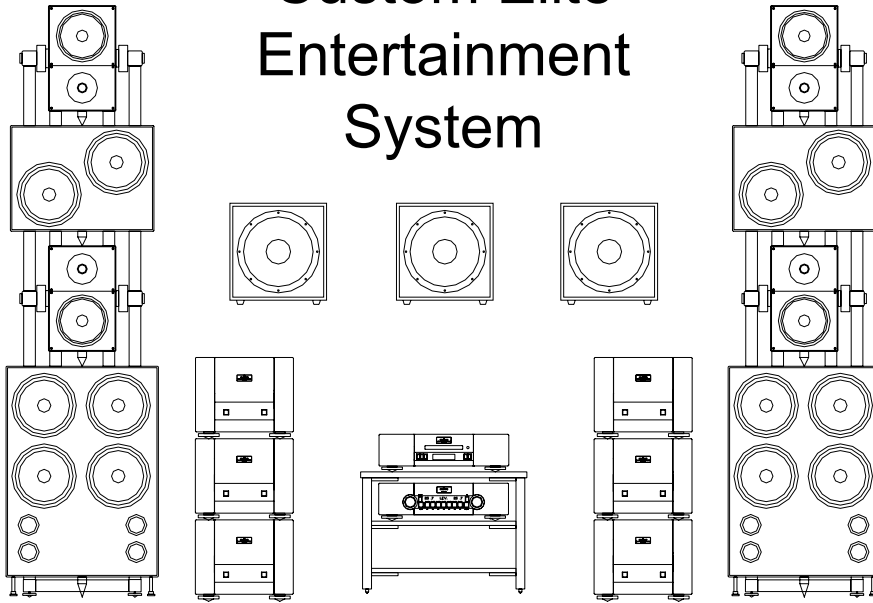

# Custom Elite Entertainment System

## System Components:

- Eidos 36 Universal Player
- Mimesis 24 Universal Preamplifier
- Epilogue 1 Speaker (x12)
- Epilogue 2 Speaker (x10)
- Epilogue 3 Speaker (x2)
- Logos Sub Powered Subwoofers (x12)
- Telos 600 Amplifier (x14)
- Epi Frame 1 Speaker Frame (x2)
- Epi Frame 2 Speaker Frame (x2)
- Epi Mounting Hardware (x8)
- Ultimate Table Equipment Stand (3 Shelf)
- Lineal Digital Audio Cable (1M)
- Lineal Digital Audio Cable (3M x8)
- Lineal Digital Audio Cable (10M x17)
- Goldmund Speaker Cables (2.5M x8)
- Goldmund Speaker Cables (3.5M x16)
- Goldmund High Power Cords (x31)
- Eidos 720 DLP Projector
- Goldmund Long DVI Cable 20M
- 4 Way Masking 136in Screen